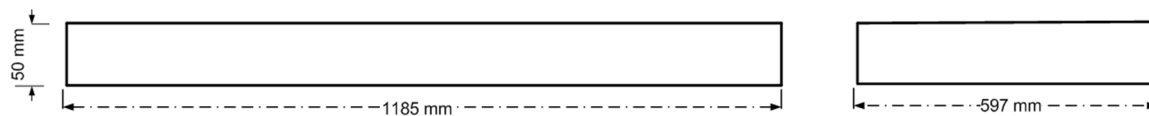

Dimensional Drawing

ELMASCO INDUSTRIES S.A.

Head Office : 44 K. Palama, 14343 N. Chalkidona, Athens, Greece

Production Plant : Ag. Adrianos, 21100 Nafplio, Greece

Email: elmasco@elmasco.eu

Tel : +30 210 2583100

Fax: +30 210 2583107